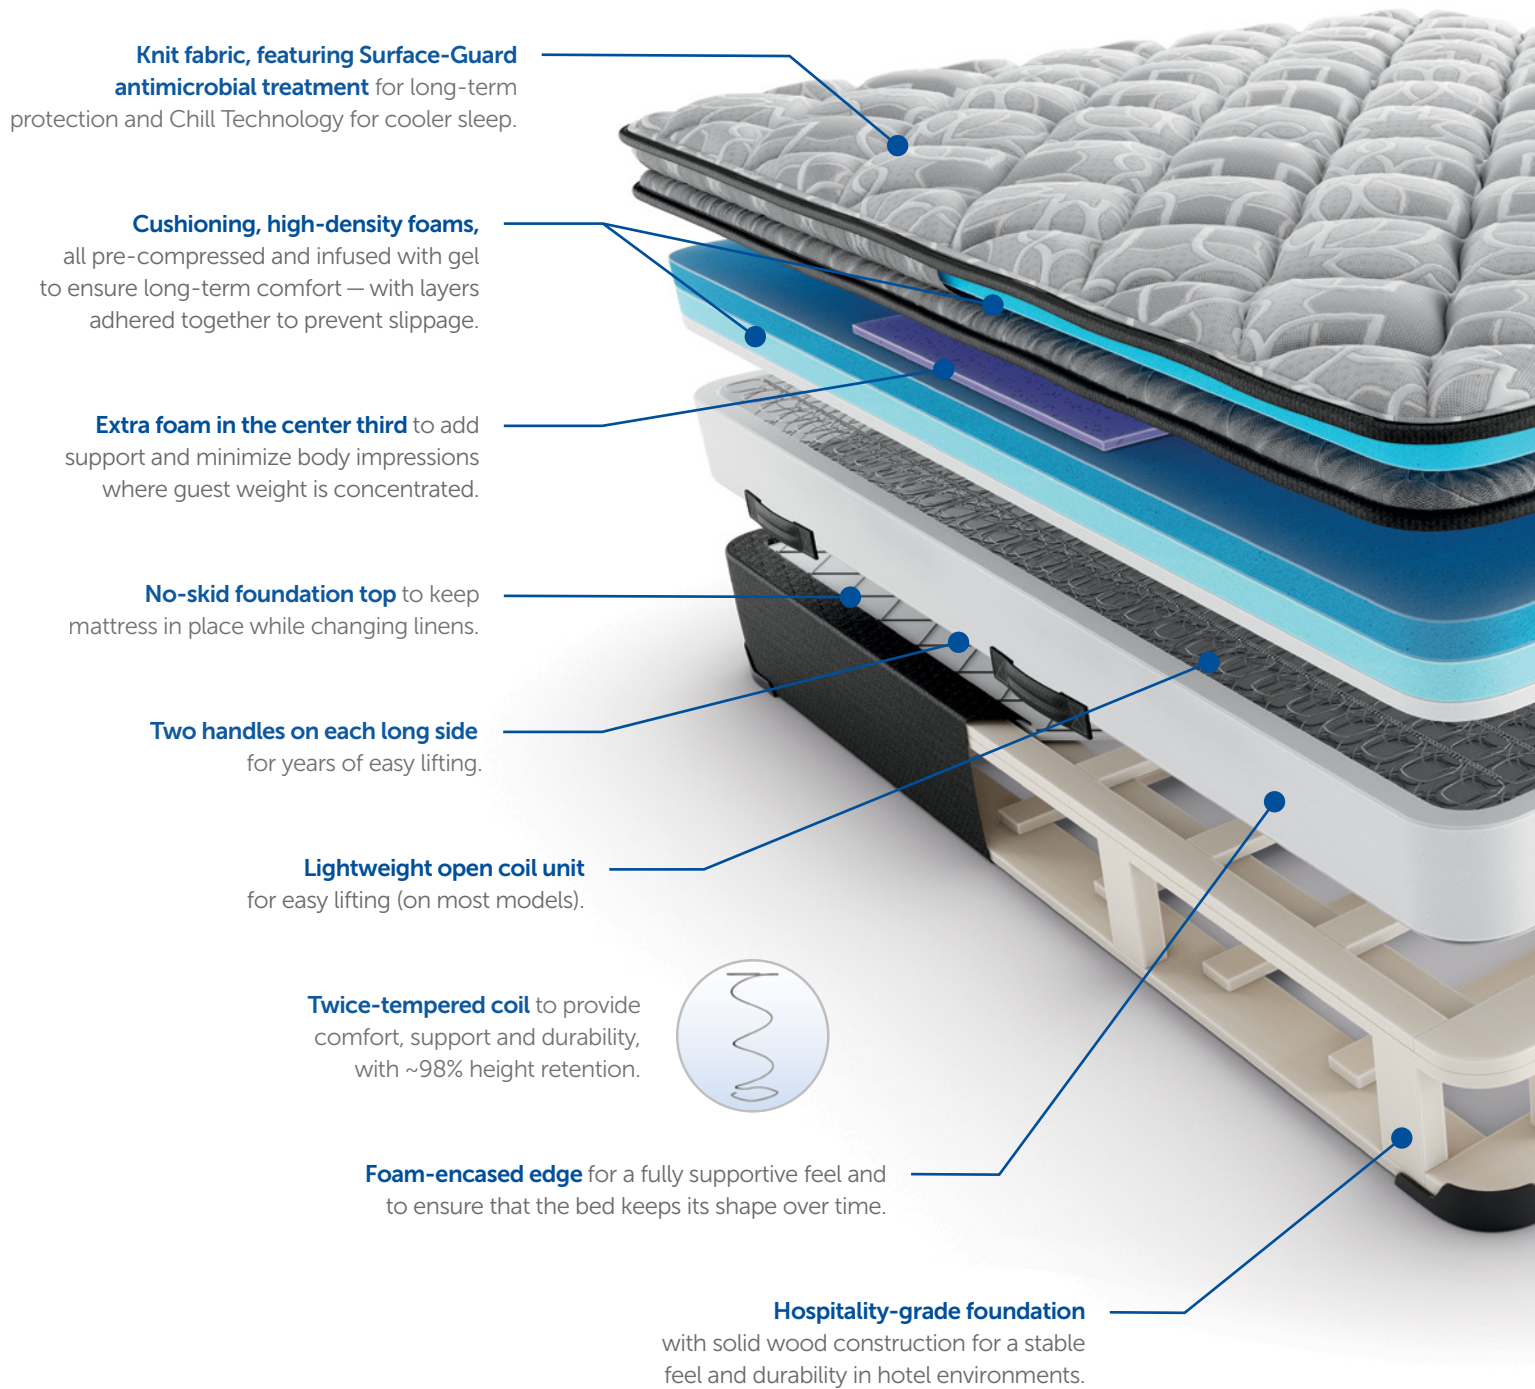

FULL SERVICE COLLECTION Paradigm 2.0 by Hilton

The Paradigm 2.0 by Hilton features the legendary support of Sealy Posturepedic, with added foam layers for enhanced comfort.

- Surface-Guard™ antimicrobial fabric treatment kills bacteria on the mattress surface and protects from common allergens
- Chill™ Technology to promote cool, comfortable sleep
- Premium high-density, pre-compressed, gel-infused foams are found in all layers
- ½" foam in the center third to guard against body impressions
- 2 ½" high-performance, foam-encased edge system
- Heavy gauge, twice-tempered coils maintain ~98% of their height over the life of a mattress set
- Open coil unit is supportive, comfortable, light-weight and easy to handle
- No-skid foundation keeps mattresses in place and helps linens maintain a good tuck
- Handles for easier use by the housekeeping staff

Paradigm 2.0 by Hilton

Knit fabric, featuring Surface-Guard antimicrobial treatment for long-term protection and Chill Technology for cooler sleep.

Cushioning, high-density foams, all pre-compressed and infused with gel to ensure long-term comfort — with layers adhered together to prevent slippage.

Lightweight open coil unit for easy lifting (on most models).

Twice-tempered coil to provide comfort, support and durability, with ~98% height retention.

Foam-encased edge for a fully supportive feel and to ensure that the bed keeps its shape over time.